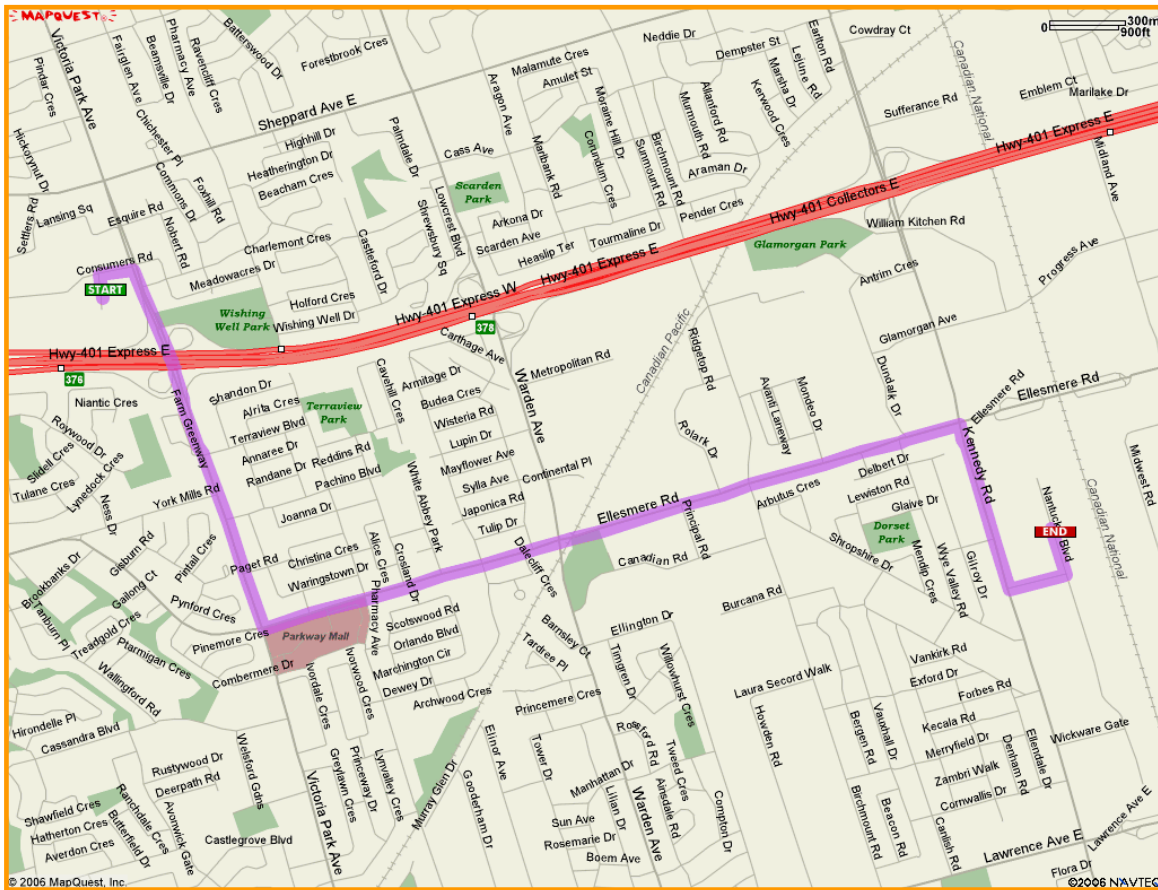

### From Hotel to Tekran.

Total Est. Time: 9 minutes Total Est. Distance: 3.71 miles  
(See map, below)

### From Airport to Hotel.

1. For those arriving from out of town via Toronto International Airport (YYZ), exit onto **Hwy 401 East** when leaving the airport.
2. Take **Hwy 401 East** to **Victoria Park Avenue**. (1st exit *east* of the Don Valley Parkway.) Exit to right on ramp.
3. Turn left (*north*) onto **Victoria Park**, past Hwy. 401 to **Consumers Road**. (This is the second traffic light north of the Hwy 401 on Victoria Park.)
4. Turn left (*west*) onto **Consumers Rd**. (0.1 km.)
5. Turn left (*south*) onto **Hallcrown Pl**. (0.1 km.)

Maneuvers			Then go ...
	1:	Start out going NORTH on HALLCROWN PL toward CONSUMERS RD.	<0.1 miles
	2:	Turn RIGHT onto CONSUMERS RD.	<0.1 miles
	3:	Turn RIGHT onto VICTORIA PARK AVE.	1.0 miles
	4:	Turn LEFT onto ELLESMERE RD.	1.7 miles
	5:	Turn RIGHT onto KENNEDY RD.	0.4 miles
	6:	Turn LEFT onto MUNHAM GATE.	0.1 miles
	7:	Turn LEFT onto NANTUCKET BLVD.	0.1 miles
	8:	End at <b>330 Nantucket Boulevard</b> Toronto, ON M1P, CA	

1. Start on Metropolitan Rd. Proceed west for 0.3 km.
2. Turn left on Warden Avenue. Proceed south for 0.8 km.
3. Turn left on Ellesmere Road. Proceed east for 1.8 km.
4. Turn right on Kennedy Road. Proceed south for 0.8 km.
5. Turn left on Munham Gate. Proceed east for 0.2 km.
6. Turn left on Nantucket Blvd. Proceed north for 0.3 km
7. Distance: 4.2 km. Travel time 7 minutes.