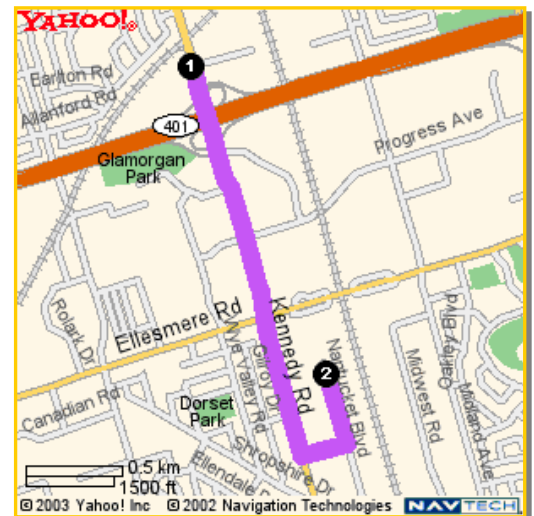

### **Directions to Tekran**

Tekran is located in the eastern part of Toronto, in the area known as Scarborough. Nantucket Blvd. is east of Kennedy Road and south of Ellesmere Road.

1. For those arriving from out of town via Toronto International Airport (YYZ), exit onto **Hwy 401 East** when leaving the airport.
2. Take **Hwy 401 East** to **Kennedy Road**. (3<sup>rd</sup> exit east of the Don Valley Parkway.)
3. Travel south on Kennedy Road, past Ellesmere Road to **Munham Gate**. (This is the first traffic light south of Ellesmere.)
4. Turn east (left) on **Munham Gate** to **Nantucket Boulevard**.
5. Turn north (left) on Nantucket.
6. Tekran is at **330 Nantucket Blvd.**, on the left side. If the front lot is full, there is also parking at the back of the building.

#### **From Hotel to Tekran.**

1. Start on Kennedy Road. Proceed south for 2.1 km.
2. Turn left on Munham Gate. Proceed East for 0.2 km.
3. Turn left on Nantucket Blvd. Proceed North for 0.3 km.
4. Distance: 2.6 km. Travel time 4 minutes.

### From Airport to Hotel.

1. For those arriving from out of town via Toronto International Airport (YYZ), exit onto **Hwy 401 East** when leaving the airport.
2. Take **Hwy 401 East** to **Victoria Park Avenue**. (1st exit *east* of the Don Valley Parkway.) Exit to right on ramp.
3. Turn left (*north*) onto **Victoria Park**, past Hwy. 401 to **Consumers Road**. (This is the second traffic light north of the Hwy 401 on Victoria Park.)
4. Turn left (*west*) onto **Consumers Rd**. (0.1 km.)
5. Turn left (*south*) onto **Hallcrown Pl**. (0.1 km.)

1. Start on Metropolitan Rd. Proceed west for 0.3 km.
2. Turn left on Warden Avenue. Proceed south for 0.8 km.
3. Turn left on Ellesmere Road. Proceed east for 1.8 km.
4. Turn right on Kennedy Road. Proceed south for 0.8 km.
5. Turn left on Munham Gate. Proceed east for 0.2 km.
6. Turn left on Nantucket Blvd. Proceed north for 0.3 km
7. Distance: 4.2 km. Travel time 7 minutes.